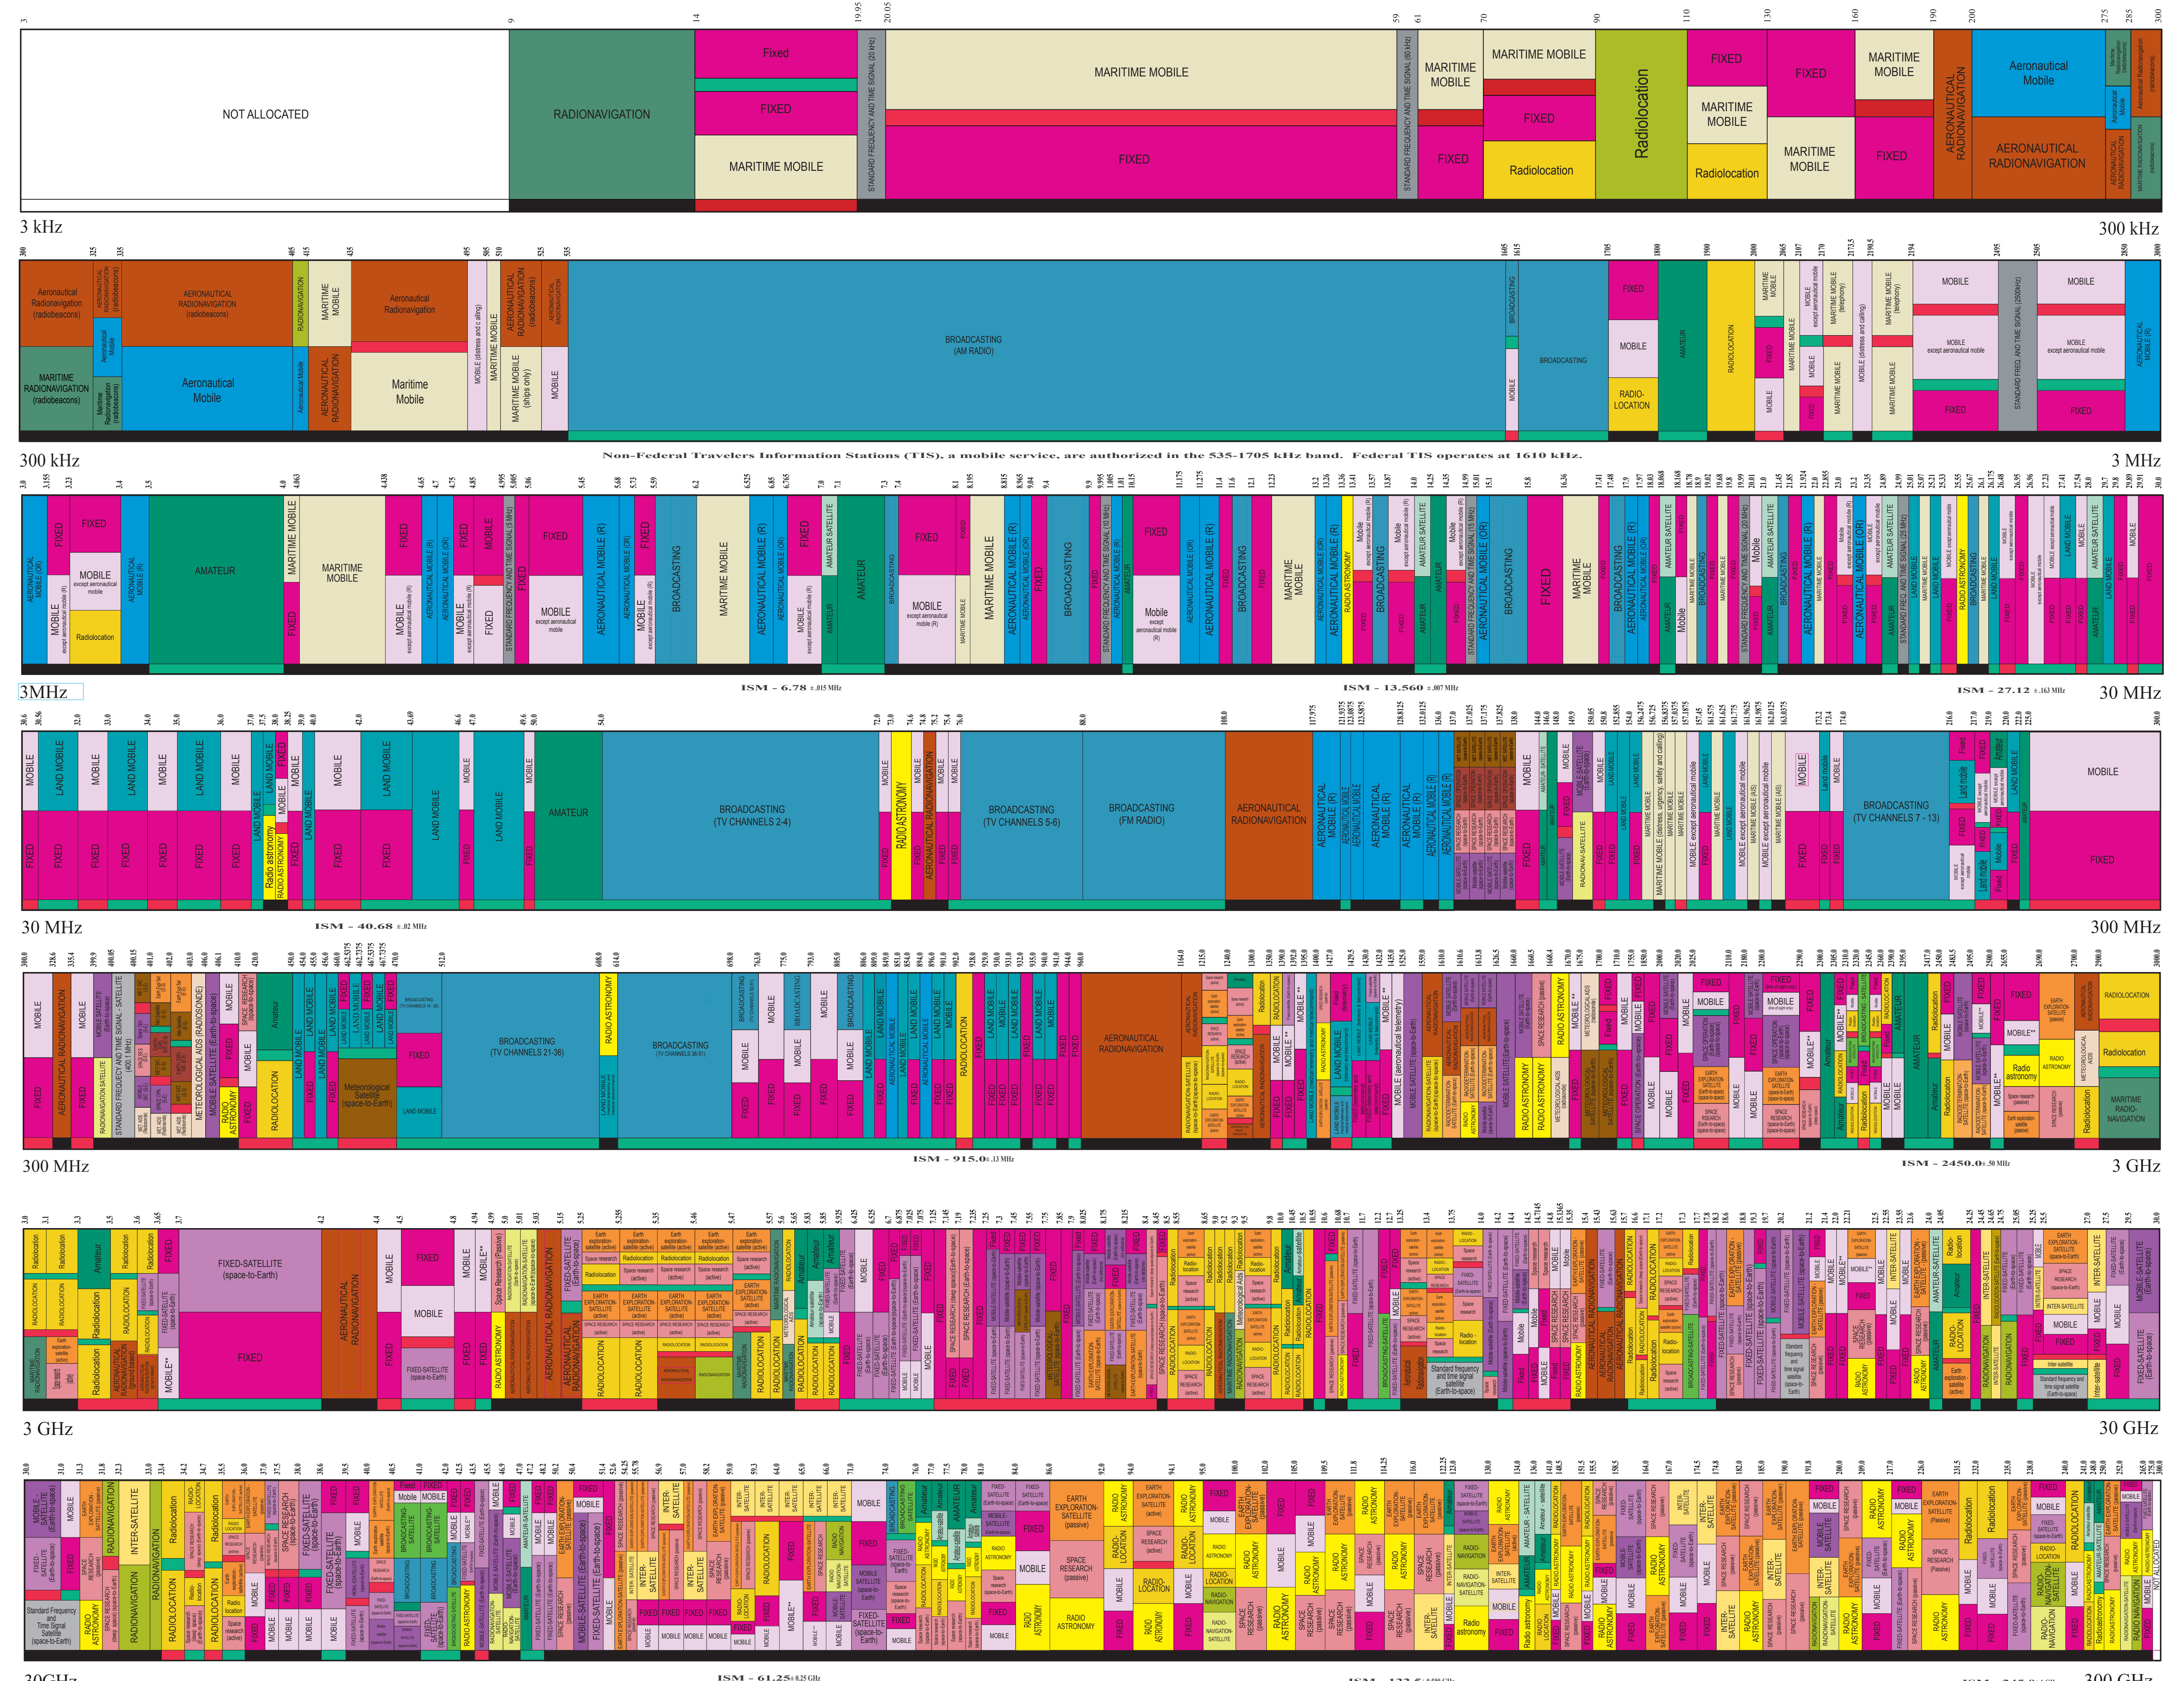

UNITED STATES FREQUENCY ALLOCATIONS THE RADIO SPECTRUM

RADIO SERVICES COLOR LEGEND

ALLOCATION USAGE DESIGNATION

SERVICE	EXAMPLE	DESCRIPTION
Primary	FIXED	Capital Letters
Secondary	Mobile	1st Capital with lower case letters

* EXCEPT AERONAUTICAL MOBILE (R)
** EXCEPT AERONAUTICAL MOBILE